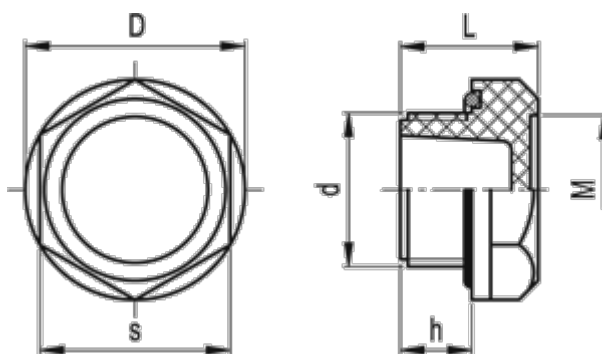

# Data Sheet

Article number: 2311158289

Description: E+G Plug  
TNR.27x1.5

## Measures

D	= 37
d	= M27x1.5
h	= 12
L	= 22
M	= 25
s	= 32
Tightening (N m)	=
Weight (g)	= 14